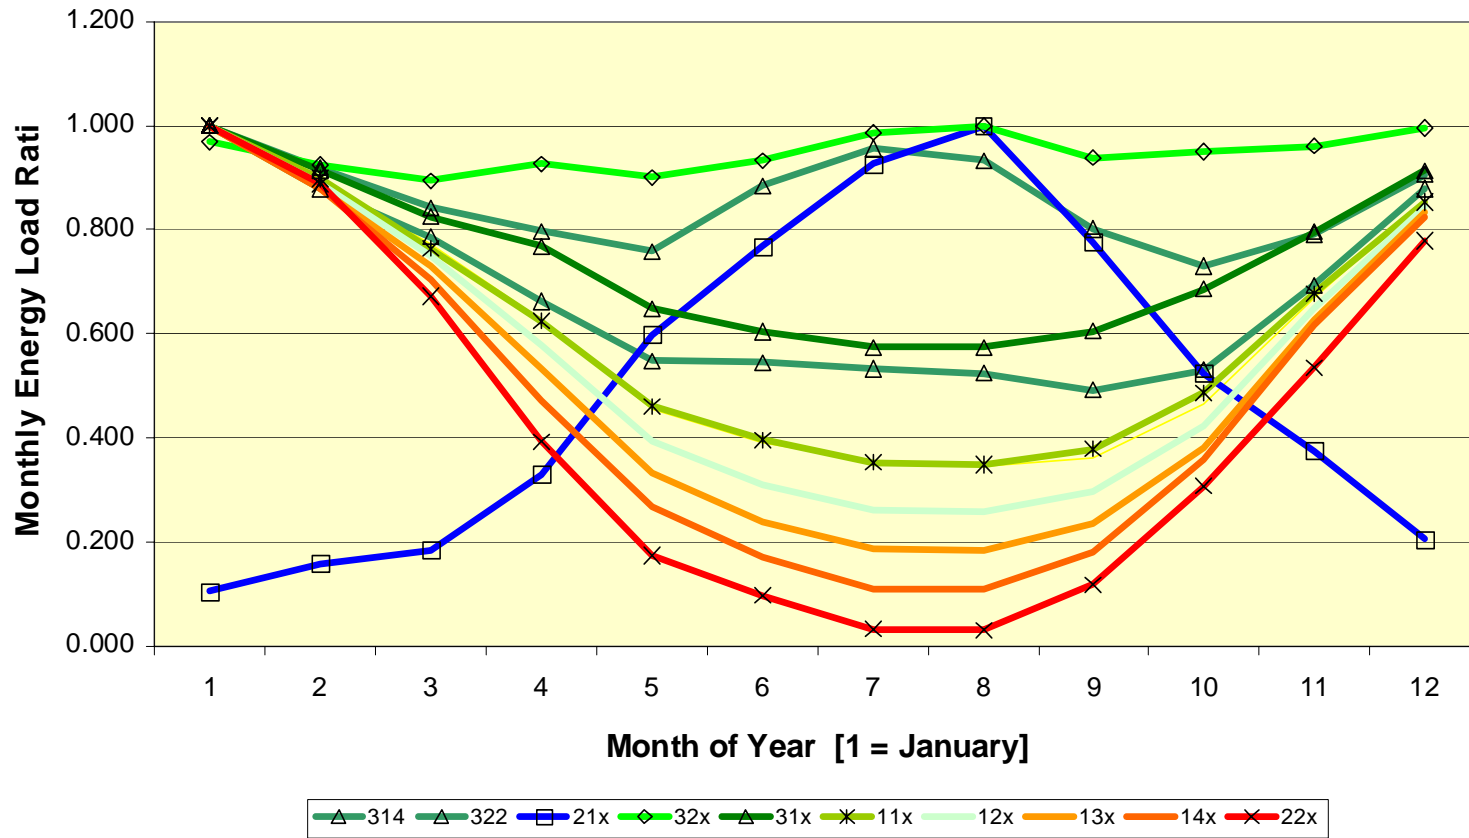

Seasonal Energy Use Patterns of Disco's Residential Customers for Fiscal Year ending March, 2005

Figure 1 Residential customer seasonal electricity use patterns for fiscal year ending March, 2005